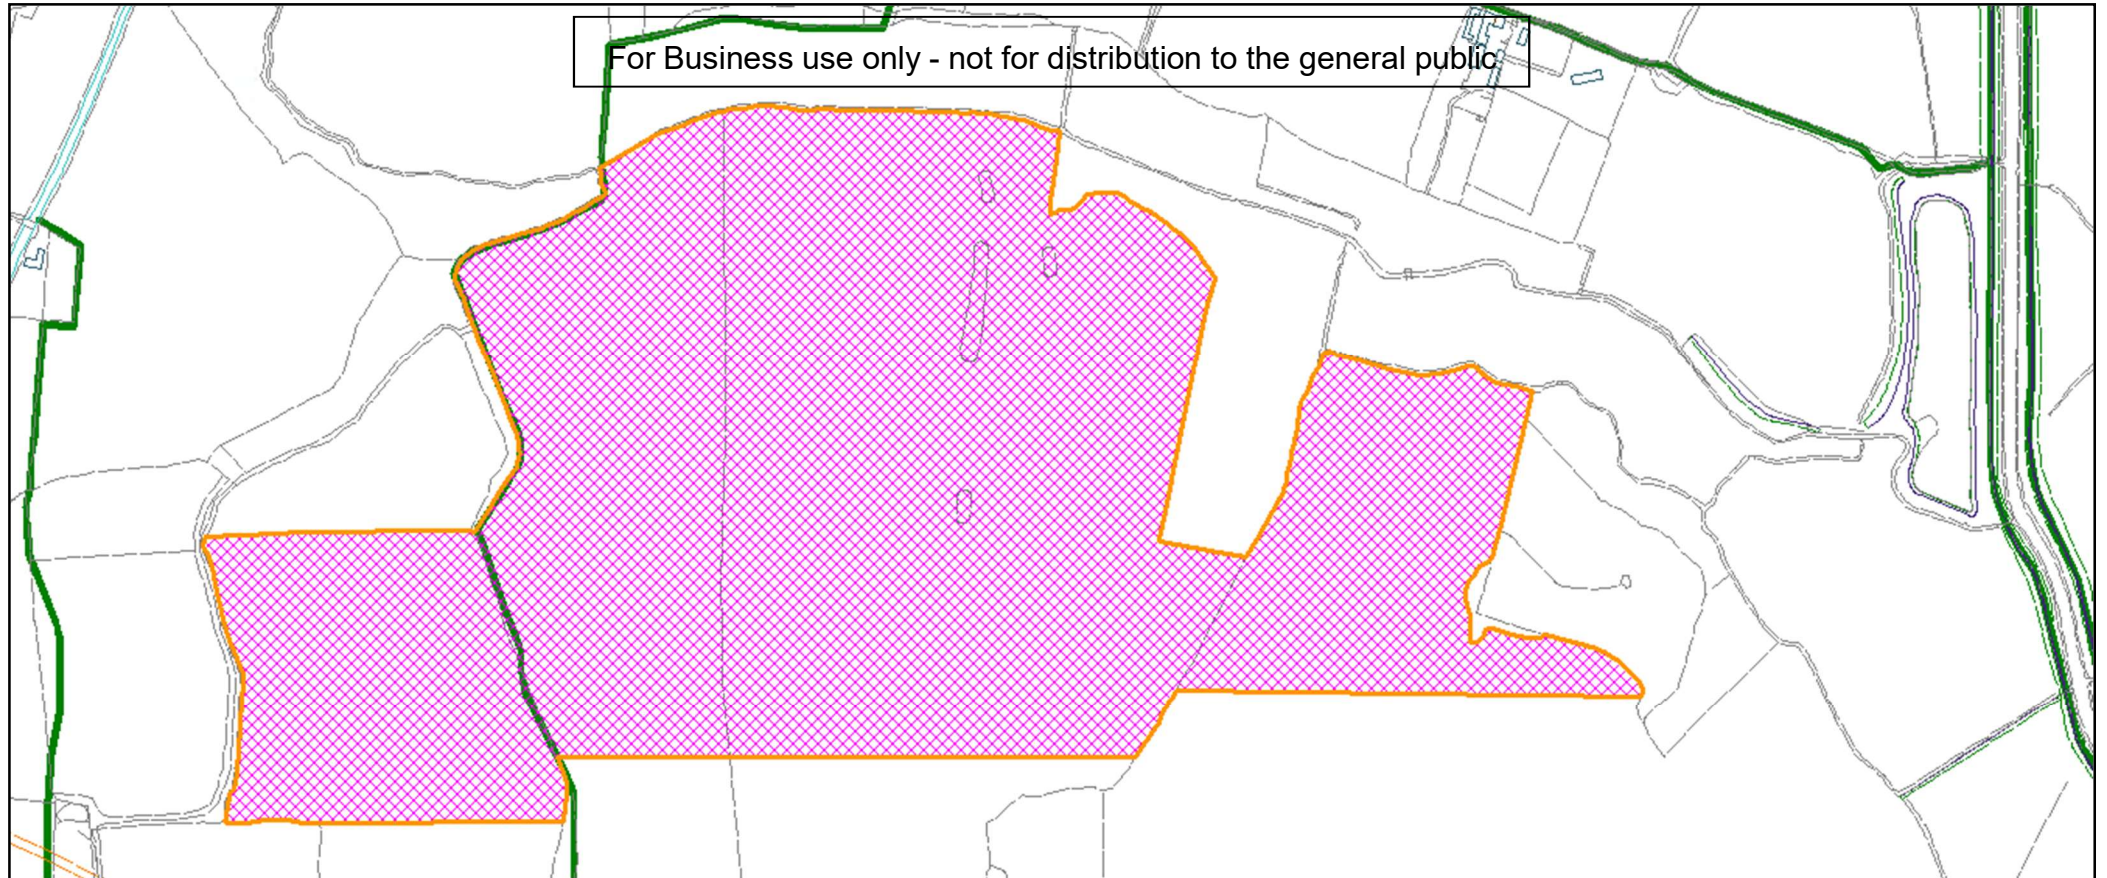

06) DC/22/0100

Land North of Huddlestone Farm, Horsham Road, Steyning, West Sussex

Scale: Approximately 1:7,000. Scale is not exact.

Reproduced by permission of Ordnance Survey map on behalf of HMSO.
© Crown copyright and database rights (2019).
Ordnance Survey Licence.100023865